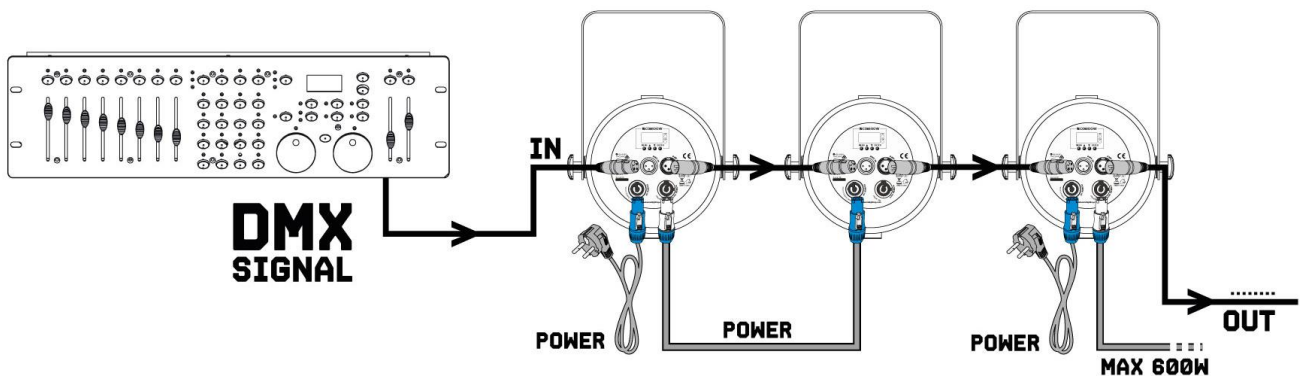

BEAMZ
MADE
EAZY

150.622 V2

COB100W PAR

QUICK START GUIDE

RIGGING

The unit may be set up on a stable and even surface. By means of the fixing facilities of the baseplate, the unit can also be mounted upside down to a truss, see below picture. For fixing, certified clamps with correct safe working load are required. According to the figure, the quick lock bolts of the omega brackets are placed into the openings provided in the base plate and turned clockwise until they lock (to the stop). The mounting place must be of sufficient stability and be able to support a weight of 10 times of the unit's weight. Secure the unit with a safety cable so that it cannot fall down.

DMX512 CONTROL

If you are using a standard DMX controller, you can connect the DMX output of the controller directly to the DMX input of the first unit in a DMX chain. Always connect the output of one unit with the input of the next unit until all units are connected.

CAUTION! At the last unit, you must close the DMX line with a terminating resistor. Take an XLR connector and solder a 120 Ohm resistor between signal (-) and signal (+) and connect it to the DMX output of the last unit in the line.

CONTROL MENU

MENU		DESCRIPTION
DMX ADDR	A001-Axxx	DMX address setting
CHMD	1 CH	1 Channels DMX mode
	2 CH	2 Channels DMX mode
COLO	White	
	Strobe	
MORS	Master	Master function
	Slave	Slave function
DISP	Yes/No	Reverse display
DIMM	1-4	Select dimming curve
TEST		Test program
TEMP		Show temperature
VER		Software version