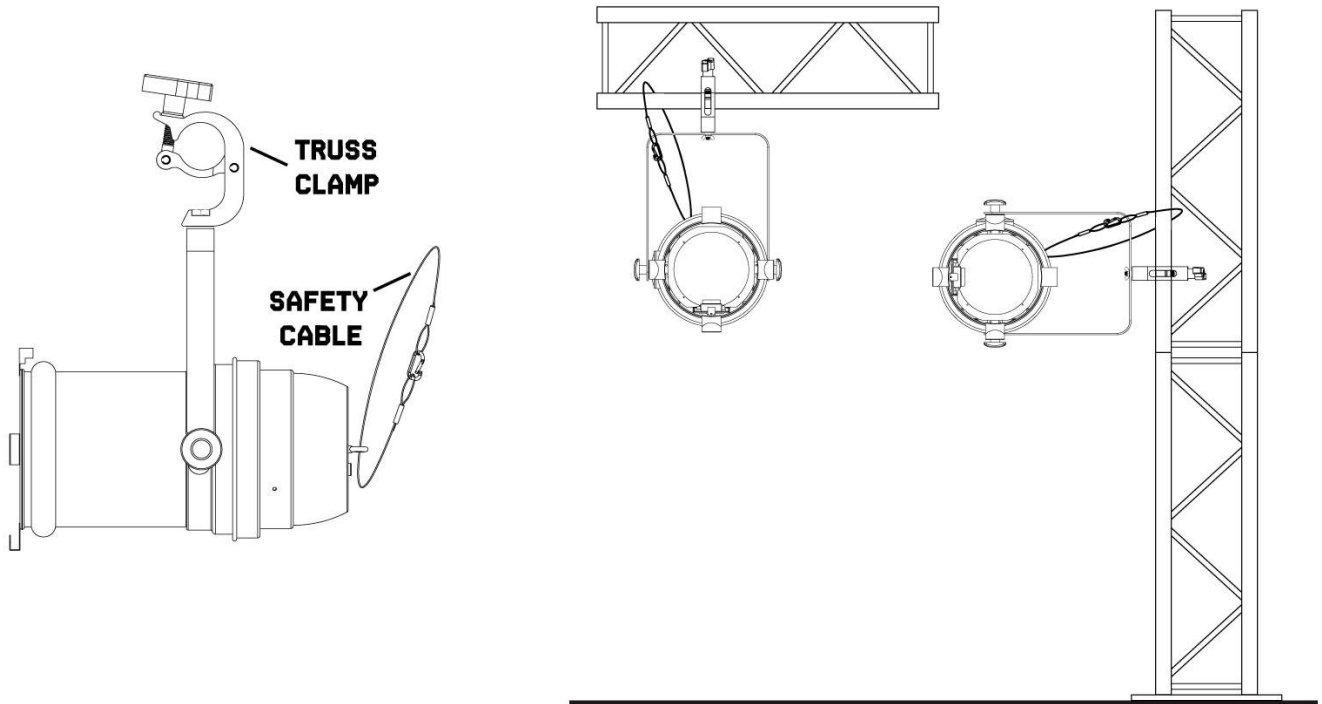

BEAMZ
MADE
EAZY

150.622 V2

COB100W PAR

QUICK START GUIDE

RIGGING

The unit may be set up on a stable and even surface. By means of the fixing facilities of the baseplate, the unit can also be mounted upside down to a truss, see below picture. For fixing, certified clamps with correct safe working load are required. According to the figure, the quick lock bolts of the omega brackets are placed into the openings provided in the base plate and turned clockwise until they lock (to the stop). The mounting place must be of sufficient stability and be able to support a weight of 10 times of the unit's weight. Secure the unit with a safety cable so that it cannot fall down.

DMX512 CONTROL

If you are using a standard DMX controller, you can connect the DMX output of the controller directly to the DMX input of the first unit in a DMX chain. Always connect the output of one unit with the input of the next unit until all units are connected.