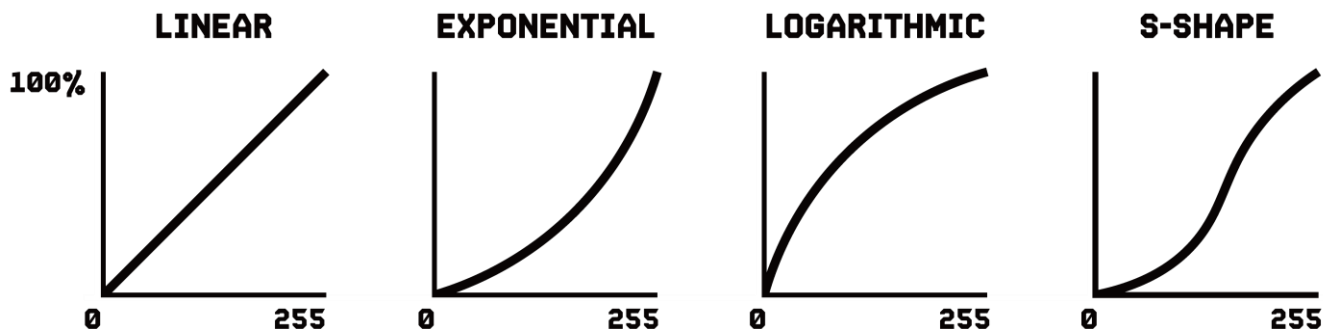

BEAMZ
MADE
EAZY

150.721 V1.0

LCB1215IP

QUICK **START GUIDE**

CONTROL MENU

If the display is in standby, unlock it:

MENU			DESCRIPTION
MANUAL	Red	000-255	Manual control
	Green	000-255	
	Blue	000-255	
	White	000-255	
	Amber	000-255	
	Lime	000-255	
	Strobe	00-20	
DREAM	Program	001-031	Select desired program
	Speed	000-100	Select desired speed of dream program
	Strobe	00-20	Select desired strobe of dream program
AUTO RUN	FQN	01-99	Select desired auto program
DIMMER	Respon 01		Fixture response immediately on DMX changes
	Respon 02		Fixture response smoothly on DMX changes
DIMMER CURVE	Linear		Dimmer curve linear
	Exp		Dimmer curve exponential
	I. Square		Dimmer curve logarithmic
	S-Curve		Dimmer curve S-shaped
DMX MODE	Address	001-512	DMX address setting
	CH Mode	2Ch	Select desired DMX mode
		6CH1	
		6CH2	
		8CH	
		11CH	
		38Ch	
		41 Ch	
		74 CH	
		77CH	
SLAVE		Slave mode	
LOCK KEY	On		Enable or disable the keylock function
	Off		
VERSION	Vx.xx	Software version	

DIMMER CURVE

DMX CHANNELS

2 CHANNELS

CHANNEL	FUNCTION	VALUE	DESCRIPTION
1	Dimmer	000-255	Master Dimmer 0-100%
2	Colour macro	000-005	No function
		006-013	Red
		014-021	Amber
		022-029	Yellow warm
		030-037	Yellow
		038-045	Green
		046-053	Turquoise
		054-061	Cyan
		062-069	Blue
		070-077	Lavender
		078-085	Mauve
		086-093	Magenta
		094-101	Pink
		102-109	Warm White
		110-117	White
		118-125	Cold White
		126-128	Colour jumping stop
		129-192	Colour jumping Speed Colour 1-12, from slow to fast
		193-255	Colour fading Speed Colour 1- 12, from slow to fast