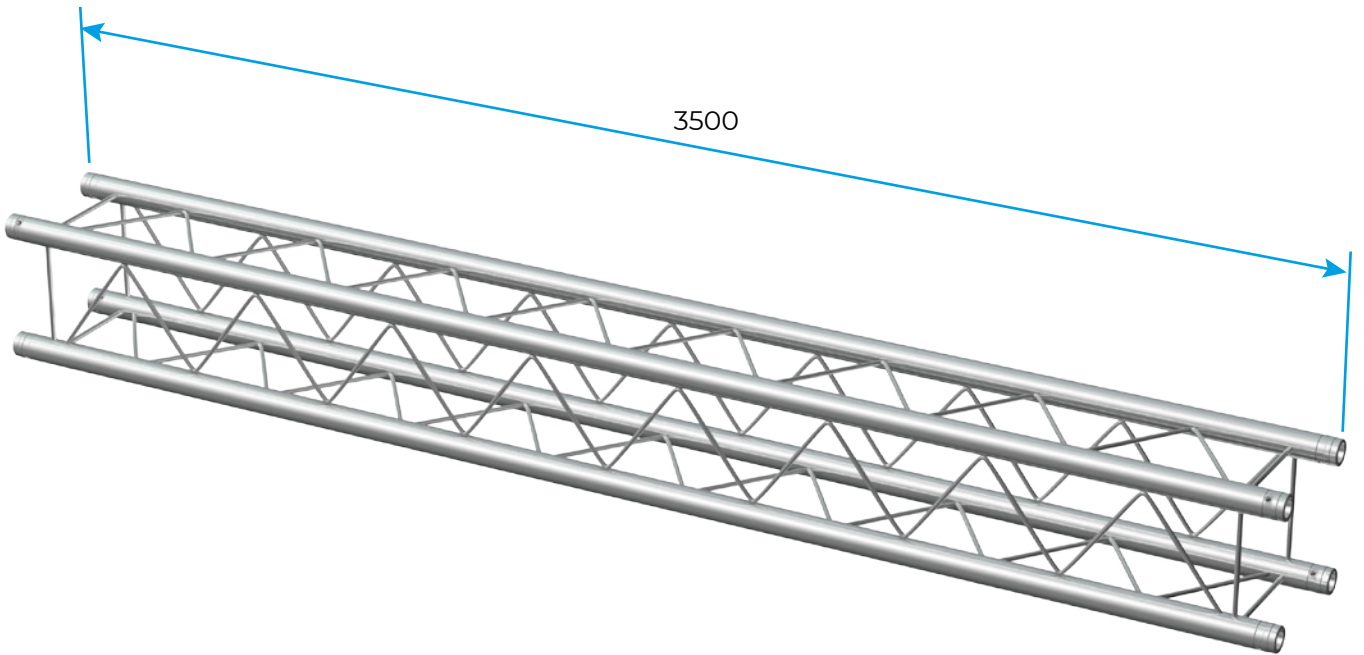

beamZ E24deco-350

PROFESSIONAL

Size in millimeters