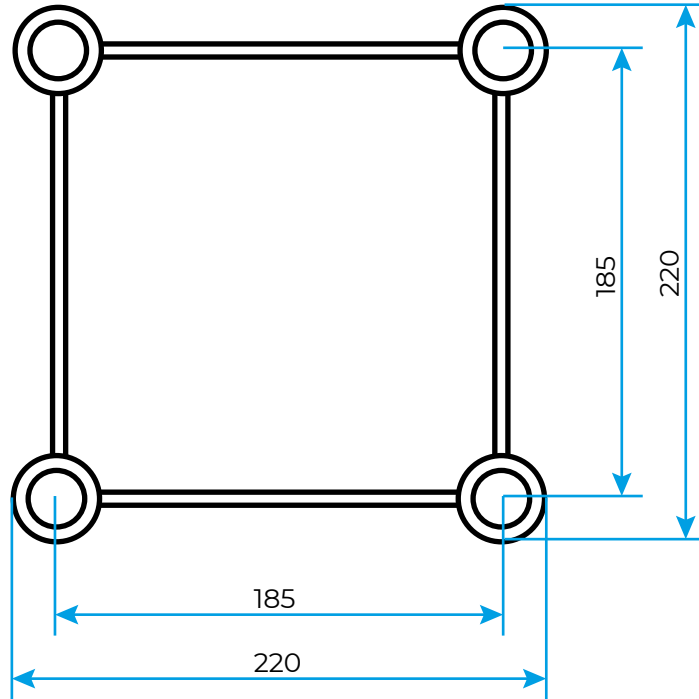

beamZ E24deco-350

PROFESSIONAL

Size in millimeters