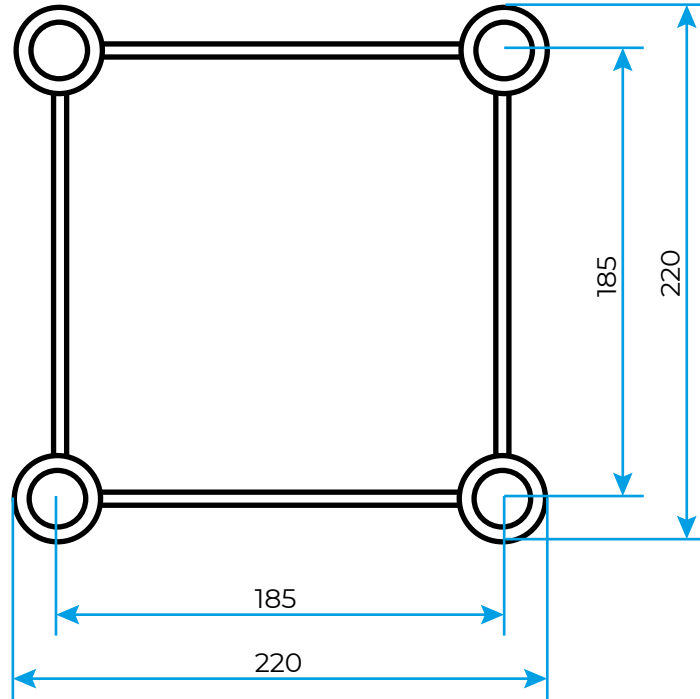

beamZ E24deco-C21

PROFESSIONAL

Size in millimeters