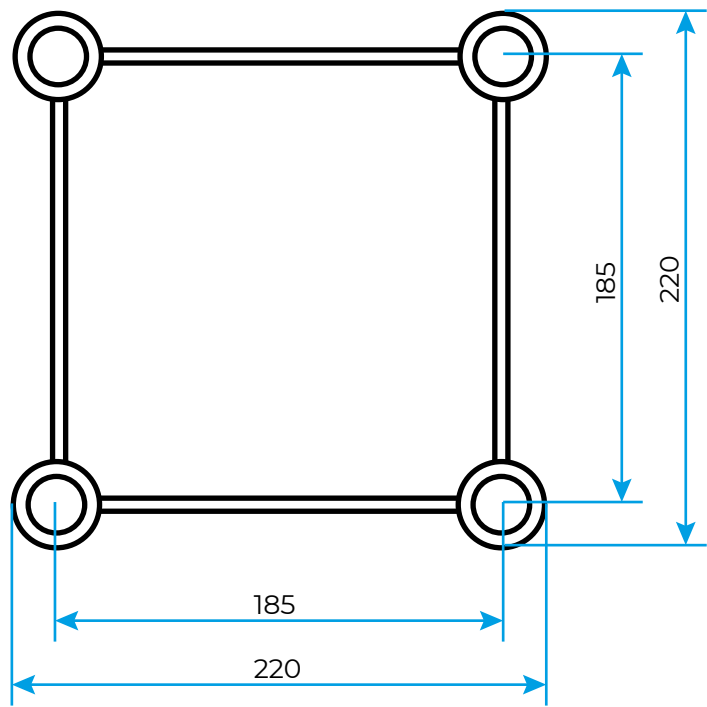

beamZ E24deco-C30

PROFESSIONAL

Size in millimeters