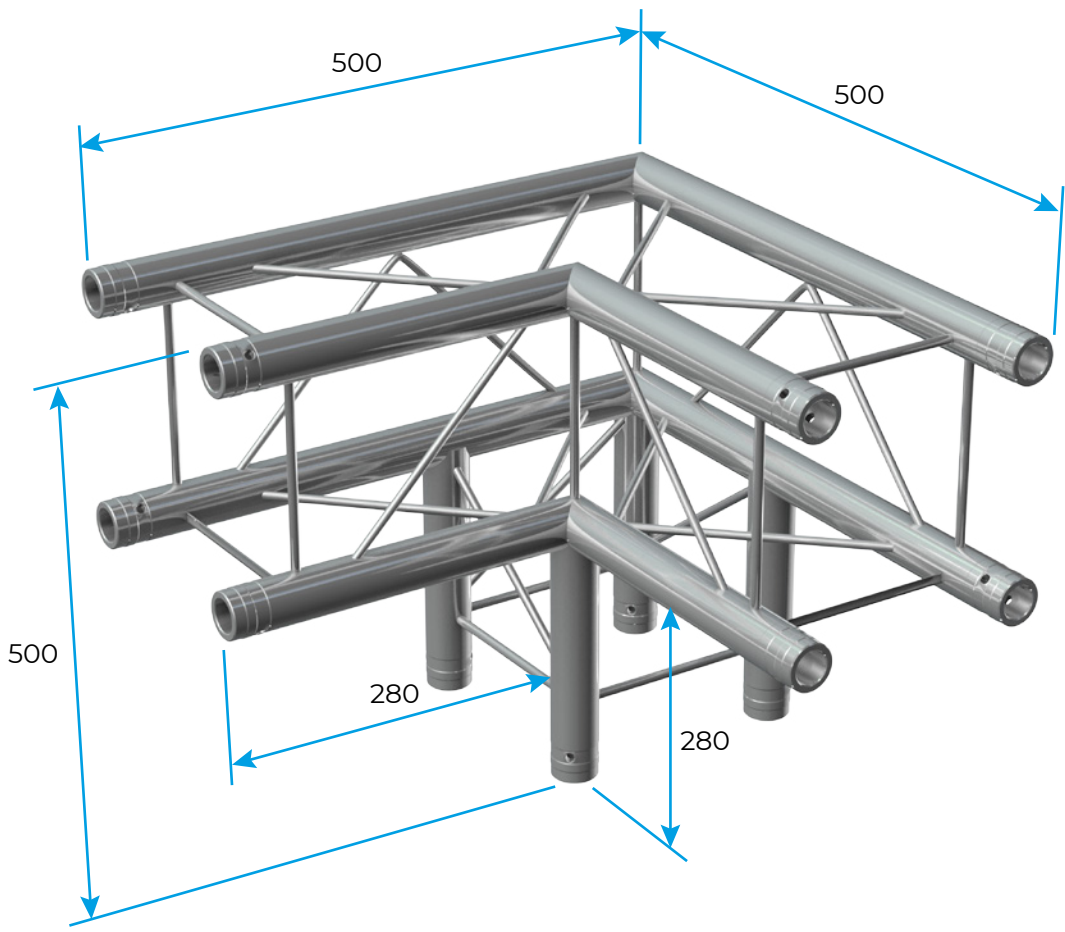

beamZ E24deco-C30

PROFESSIONAL

Size in millimeters