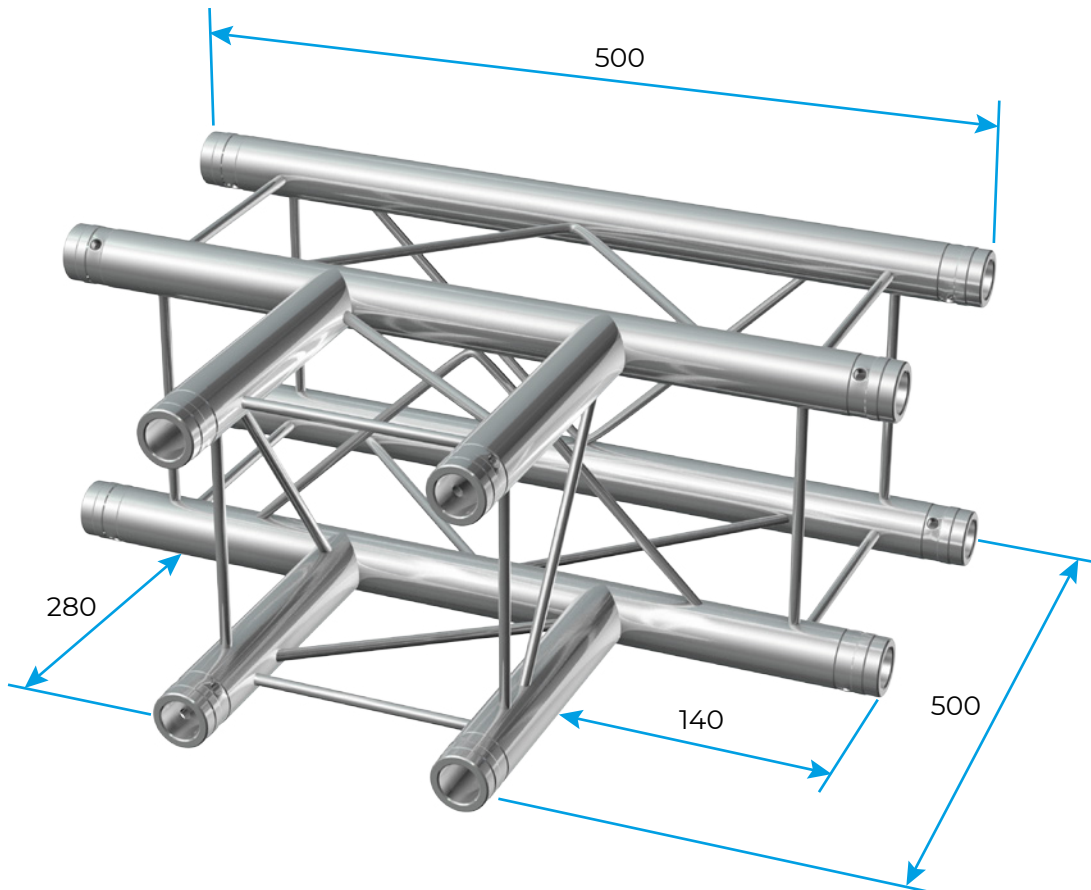

beamZ E24deco-T35

PROFESSIONAL

Size in millimeters