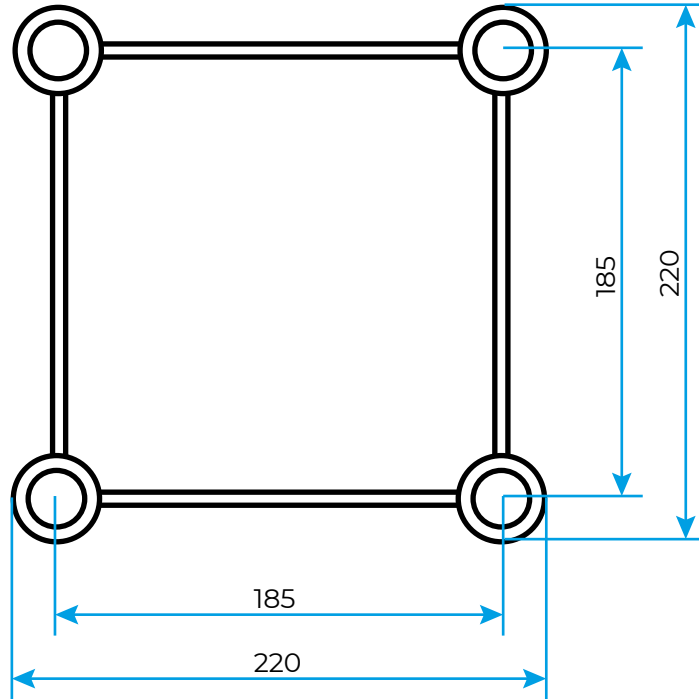

beamZ E24deco-T35

PROFESSIONAL

Size in millimeters