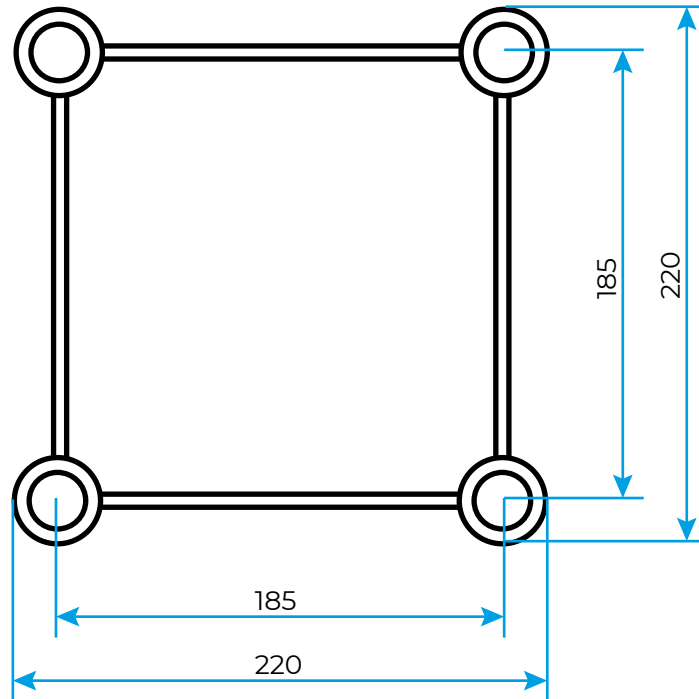

beamZ E24deco-400

PROFESSIONAL

Size in millimeters