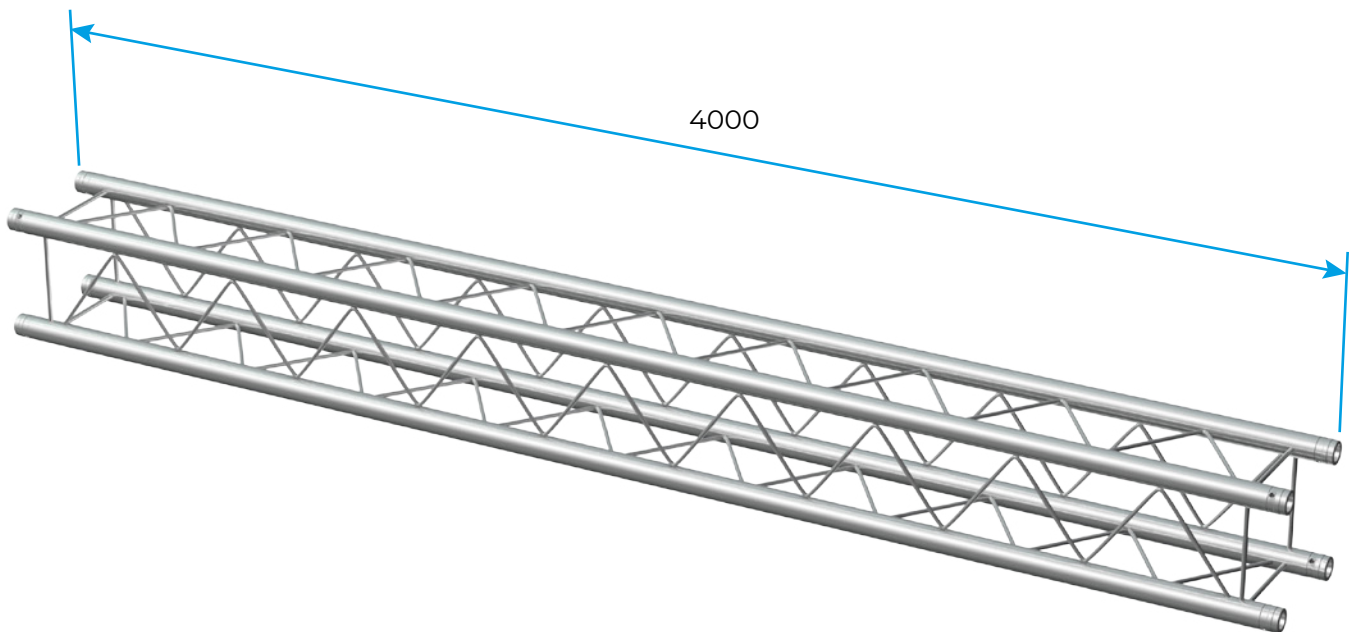

beamZ E24deco-400

PROFESSIONAL

Size in millimeters