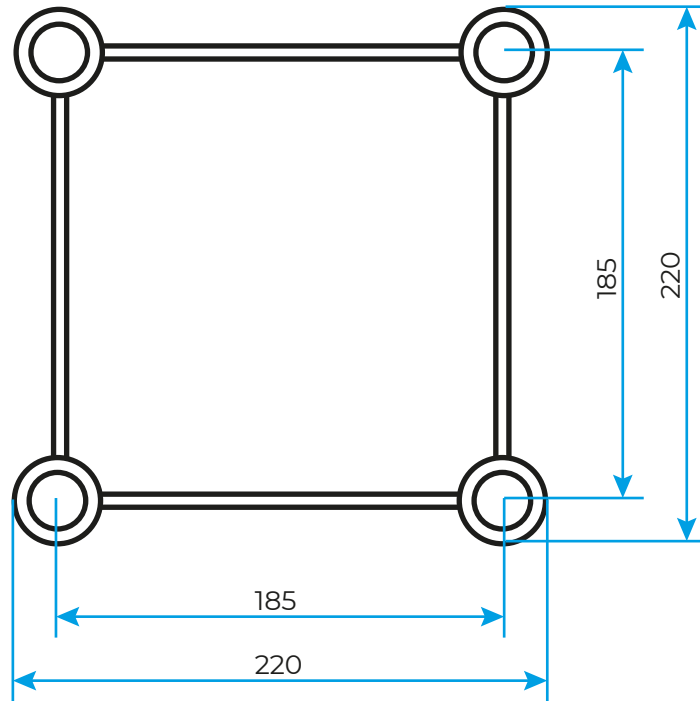

beamZ E24deco-C19

PROFESSIONAL

Size in millimeters