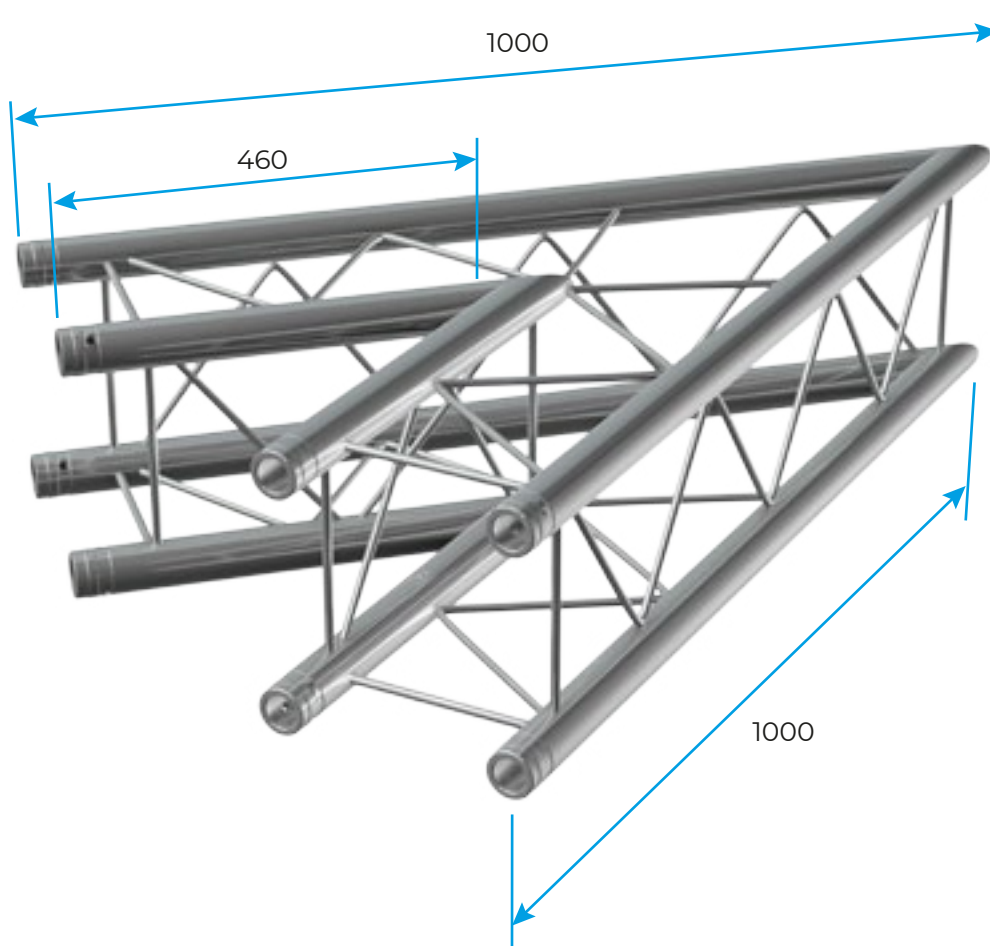

beamZ E24deco-C19

PROFESSIONAL

Size in millimeters